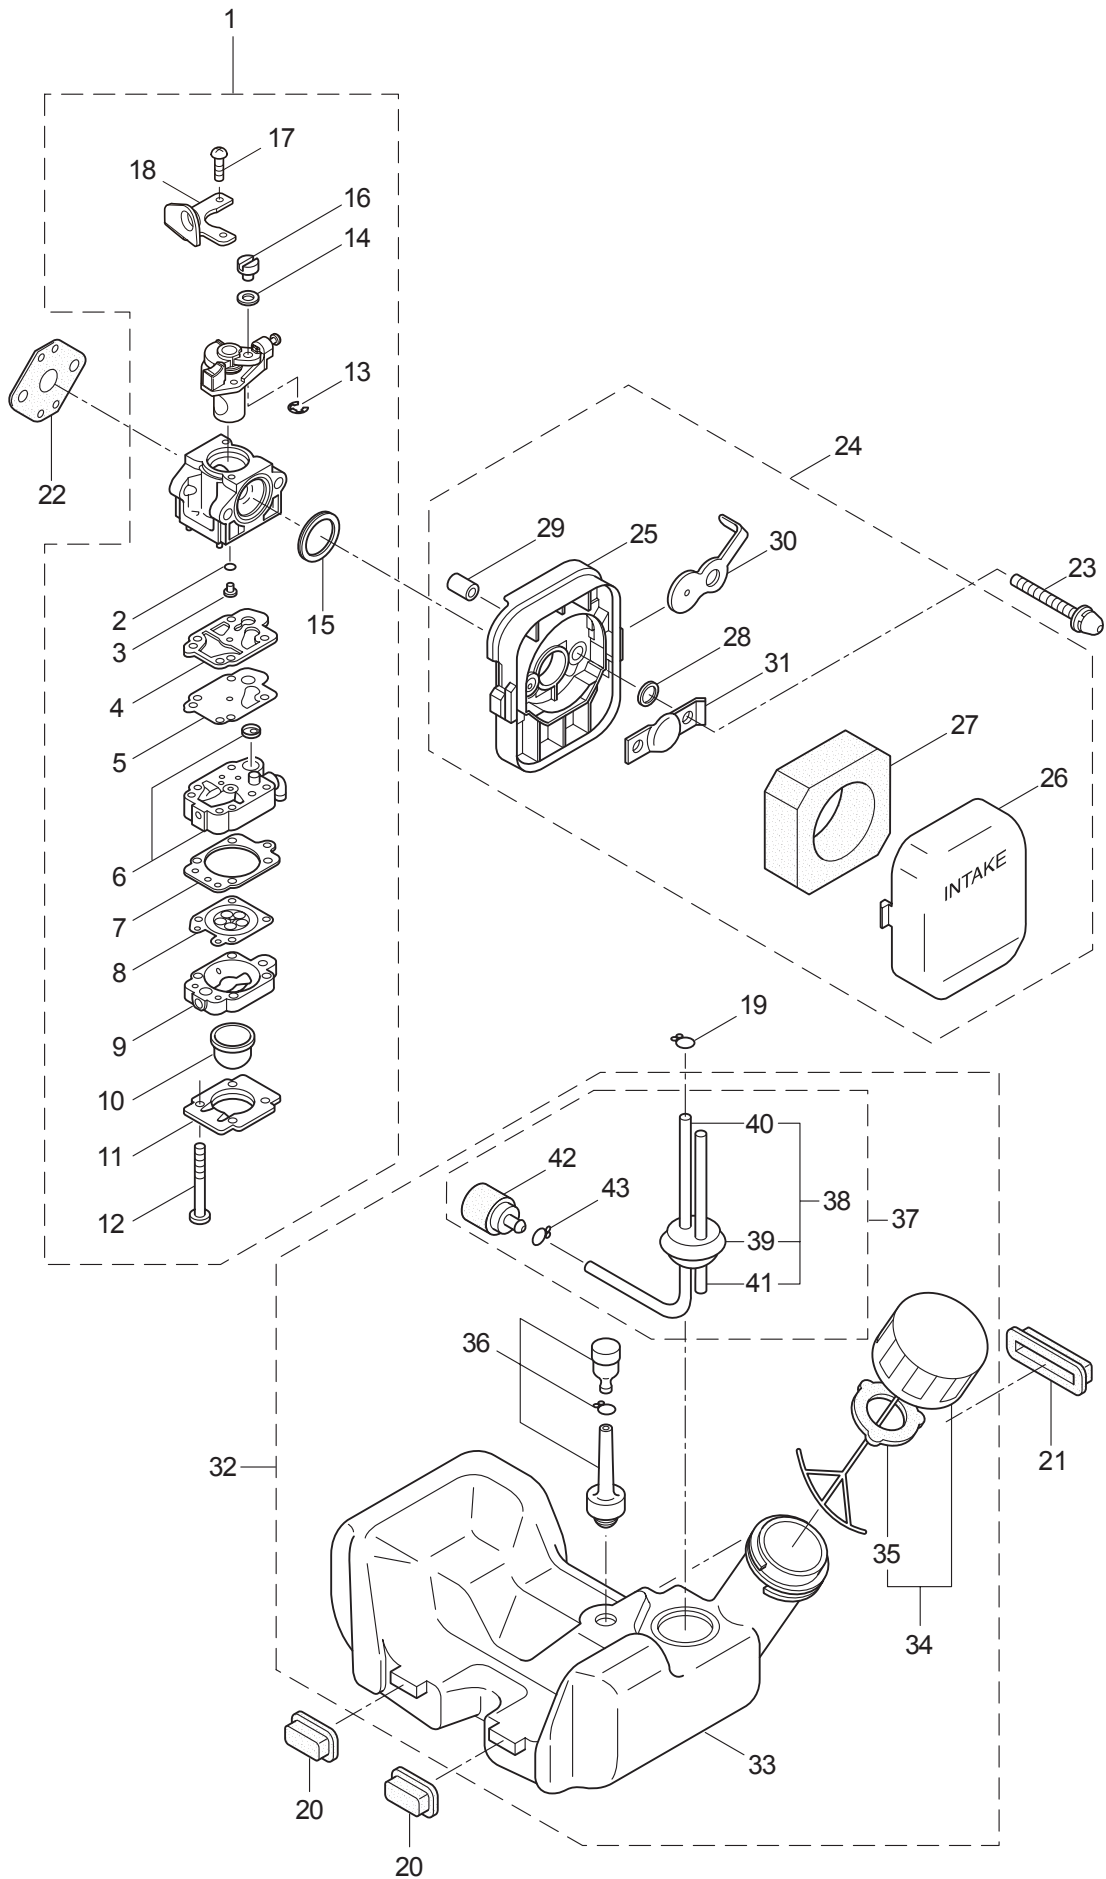

4. BC320RS
CARBURETOR, FUEL TANK

Ref. No.	Part No.	Part Name	Q'ty	Remarks
4-1	284085	Carburetor Ass'y	1	Incl.2-18
4-2	261871	O-Ring	1	
4-3	266175	Main Jet	1	#40.5
4-4	262995	Gasket	1	
4-5	262994	Diaphragm,Fuel Pump	1	
4-6	263739	Pump Body	1	
4-7	262993	Gasket	1	
4-8	261873	Diaphragm,Metering	1	
4-9	262991	Purge Body	1	
4-10	261874	Primer Bulb	1	
4-11	262992	Cover Plate	1	
4-12	262996	Screw	4	
4-13	261876	E-Ring	1	
4-14	264678	Washer	1	
4-15	261657	Packing	1	
4-16	261658	Swivel	1	
4-17	261875	Screw	2	
4-18	264677	Bracket	1	
4-19	261117	Clip	1	
4-20	261118	Pad	2	
4-21	261119	Pad	1	
4-22	261864	Gasket	1	
4-23	264016	Cap Screw	2	M5x60
4-24	262902	Air Filter Ass'y	1	Incl.25-31
4-25	263005	Housing	1	
4-26	262998	Cover	1	
4-27	263006	Element	1	
4-28	263000	Washer	1	
4-29	263001	Sleeve	2	
4-30	263007	Choke Valve	1	
4-31	263003	Plate	1	
4-32	284757	Fuel Tank Ass'y	1	Incl.33-43
4-33	284758	Fuel Tank	1	
4-34	262726	Fuel Tank Cap Ass'y	1	Incl.35
4-35	261105	Gasket	1	
4-36	261696	Breather Ass'y	1	
4-37	265752	Fuel Pipe Pick-up Ass'y	1	Incl.38-43
4-38	264031	Fuel Pipe Ass'y	1	Incl.39-41
4-39	261115	Grommet	1	
4-40	261690	Fuel Pipe	1	160L
4-41	263038	Return Pipe	1	3x6x85L
4-42	264653	Filter Ass'y	1	
4-43	261117	Clip	1