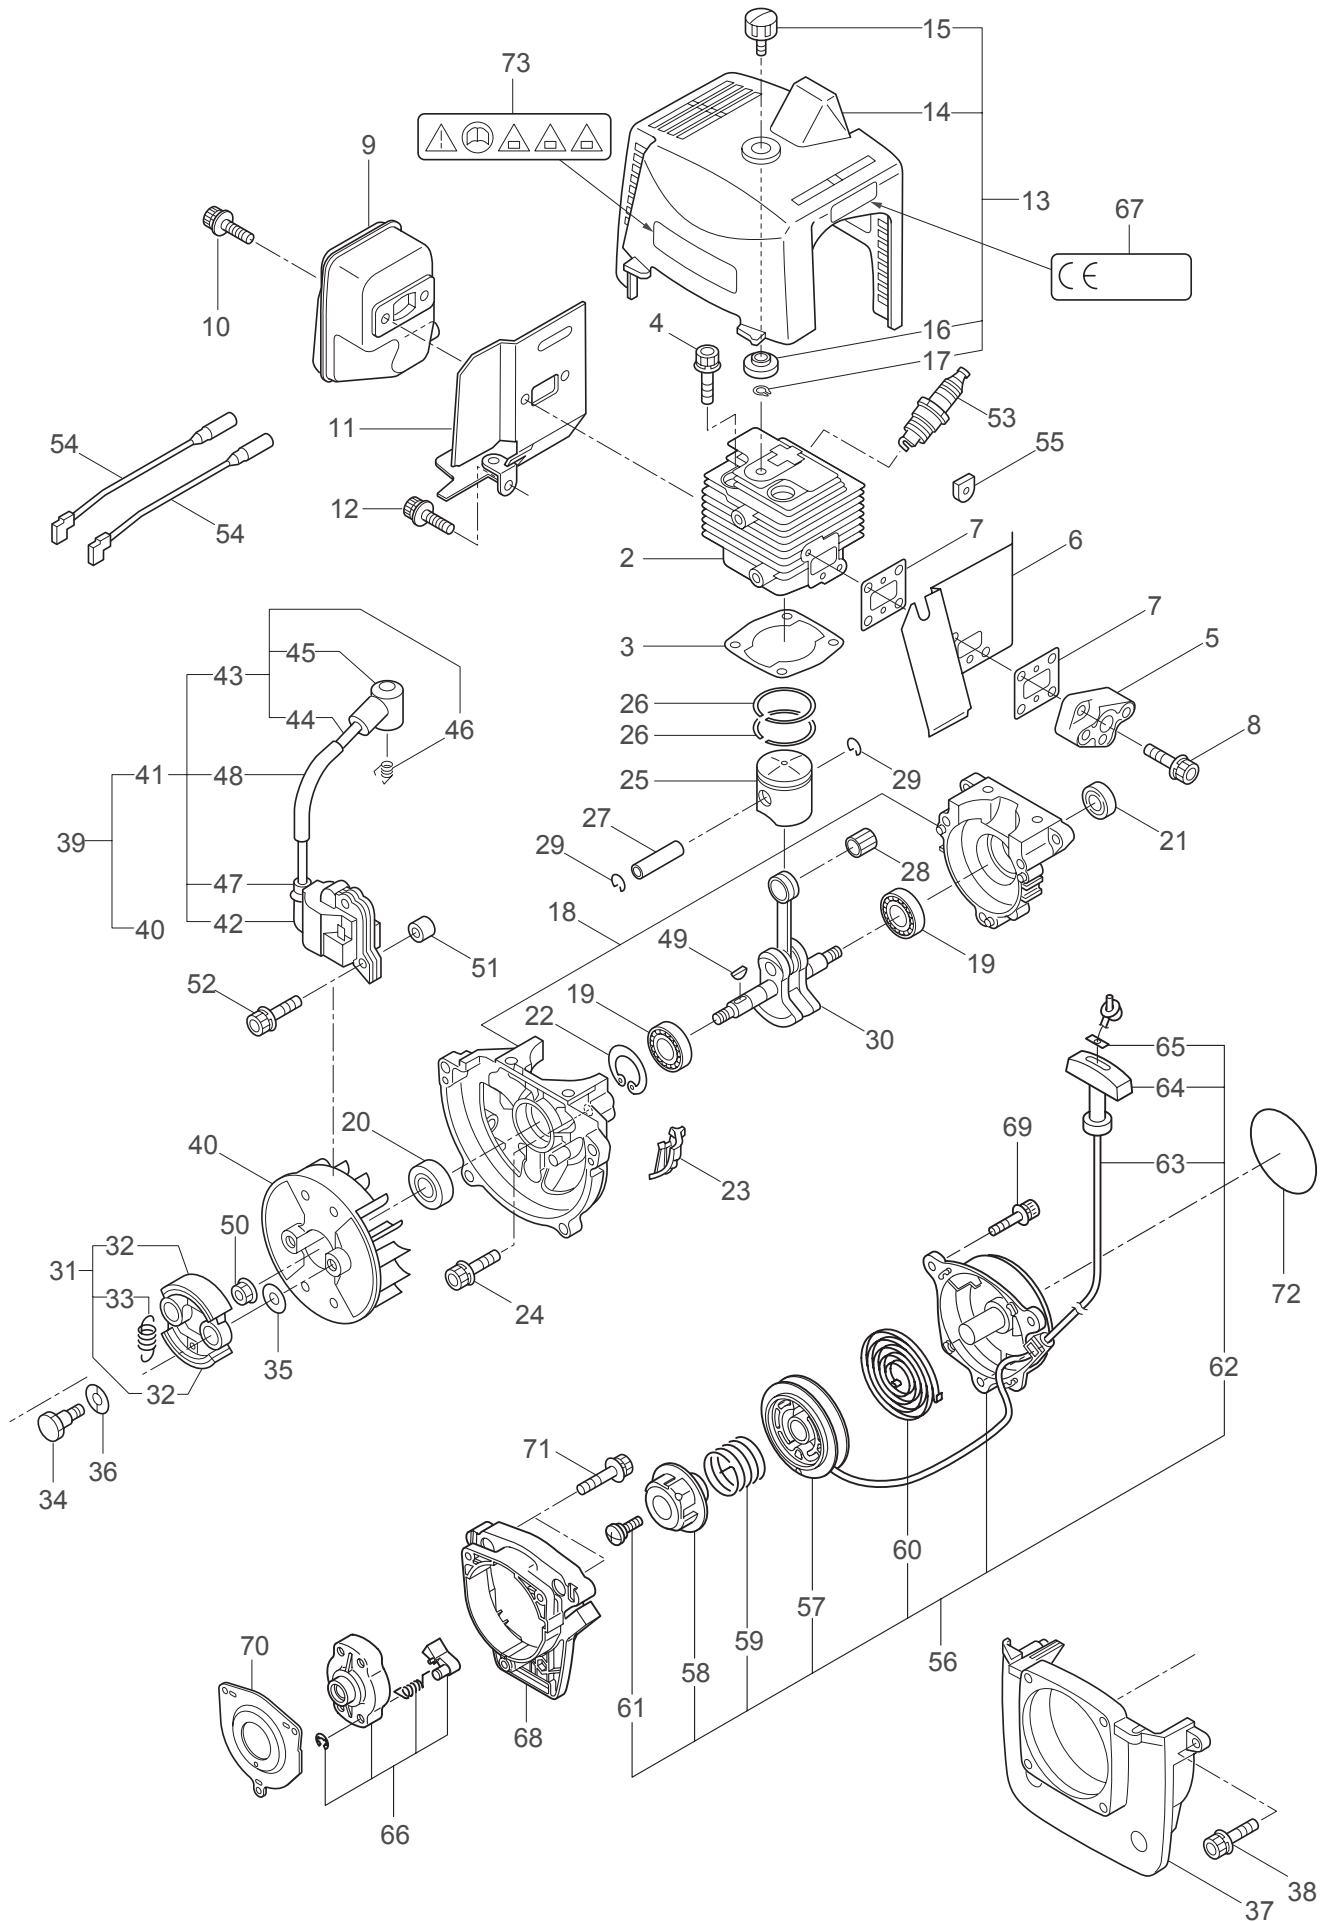

3.BC320RS ENGINE

Ref. No.	Part No.	Part Name	Q'ty	Remarks
3-1	858435	Engine	1	AE320/153
3-2	261360	Cylinder	1	New gasket required
3-3	261528	Gasket	1	
3-4	261250	Cap Screw	4	M5x20
3-5	261938	Insulator	1	New gasket required
3-6	261364	Air Duct	1	
3-7	261171	Gasket	2	
3-8	265924	Cap Screw	2	M5x25
3-9	280619	Muffler	1	
3-10	266402	Cap Screw	2	M5x55
3-11	261833	Gasket	1	
3-12	261607	Cap Screw	1	M5x16
3-13	265304	Top Cover Ass'y	1	Incl.14-17
3-14	265305	Top Cover	1	
3-15	261018	Knob	1	
3-16	261020	Spacer	1	
3-17	261734	Snap Ring	1	#5
3-18	266636	Crankcase	1	
3-19	261384	Bearing	2	#6201C3
3-20	261385	Oil Seal	1	ISCD12327
3-21	261386	Oil Seal	1	ISCD12227
3-22	016732	Snap Ring	1	#32
3-23	265458	Screen	1	
3-24	261612	Cap Screw	3	M5x30
3-25	266980	Piston	1	
3-26	261390	Piston Ring	2	(2)Required
3-27	261555	Piston Pin	1	7x10x31.5L
3-28	261392	Bearing,Needle	1	KBK10x14x12.5x1
3-29	261393	Clip,Piston Pin	2	
3-30	261395	Crankshaft/Conn.Rod Ass'y	1	
3-31	264503	Clutch Ass'y	1	Incl.32,33
3-32	264504	Clutch Shoe	2	(2)Required
3-33	263614	Spring,Clutch	1	
3-34	264505	Bolt	2	
3-35	261189	Washer	2	6x16.5x1.2
3-36	261777	Wave Washer	2	
3-37	281325	Fan Cover	1	
3-38	261250	Cap Screw	4	M5x20
3-39	267391	Magneto Ass'y	1	Incl.40-48
3-40	261356	Rotor/Fan	1	
3-41	267400	Ignition Coil Ass'y	1	Incl.42-48
3-42	267401	Coil	1	
3-43	267403	Spark Plug Wire Ass'y	1	Incl.44-46
3-44	267404	Spark Plug Wire	1	
3-45	261074	Plug Boot	1