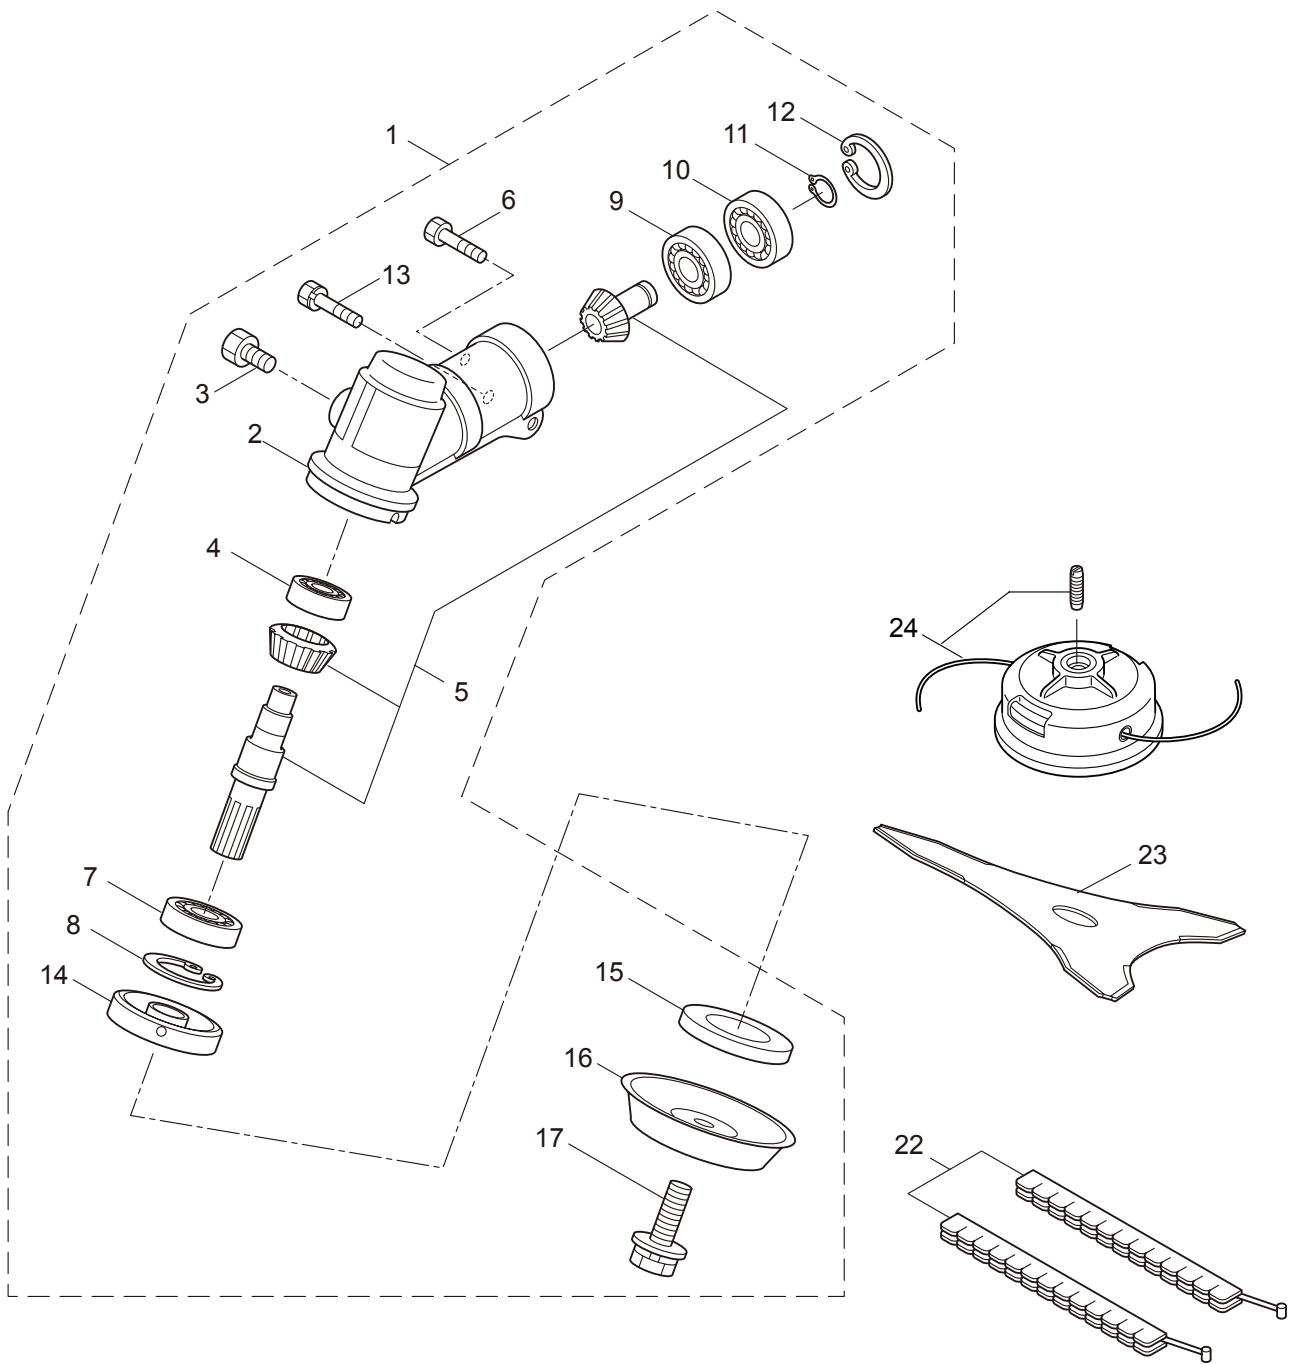

2. BC320RS GEARCASE

Ref. No.	Part No.	Part Name	Q'ty	Remarks
2-1	228403	Gearcase Ass'y	1	Incl.2-17
2-2	225960	Gearcase	1	
2-3	089101	Bolt	1	M8x10
2-4	227990	Bearing	1	#608
2-5	228416	Gear Set	1	
2-6	225896	Bolt	1	M5x10
2-7	227991	Bearing	1	#6001DDU
2-8	055185	Snap Ring	1	#28
2-9	227992	Bearing	1	#609
2-10	227993	Bearing	1	#609Z
2-11	228477	Snap Ring	1	#9
2-12	140270	Snap Ring	1	#24
2-13	092561	Bolt	1	M5x25
2-14	212986	Boss Adapter	1	
2-15	140275	Clamping Washer	1	
2-16	215547	Stabilizer	1	
2-17	215610	Bolt	1	M8x22,Counterclockwise
2-18	229486	Instruction Manual	1	
2-19	210418	Box Spanner	1	13x19x(+)
2-20	022865	Double-ended Wrench	1	8x10
2-21	210181	Lever Handle	1	3.5x170L
2-22	220534	Blade Cover	1	
2-23	227910	3-Teeth Blade	1	
2-24	229902	Nylon Head (L) 4	1	
2-25	522486	Parts List	1	BC320RS