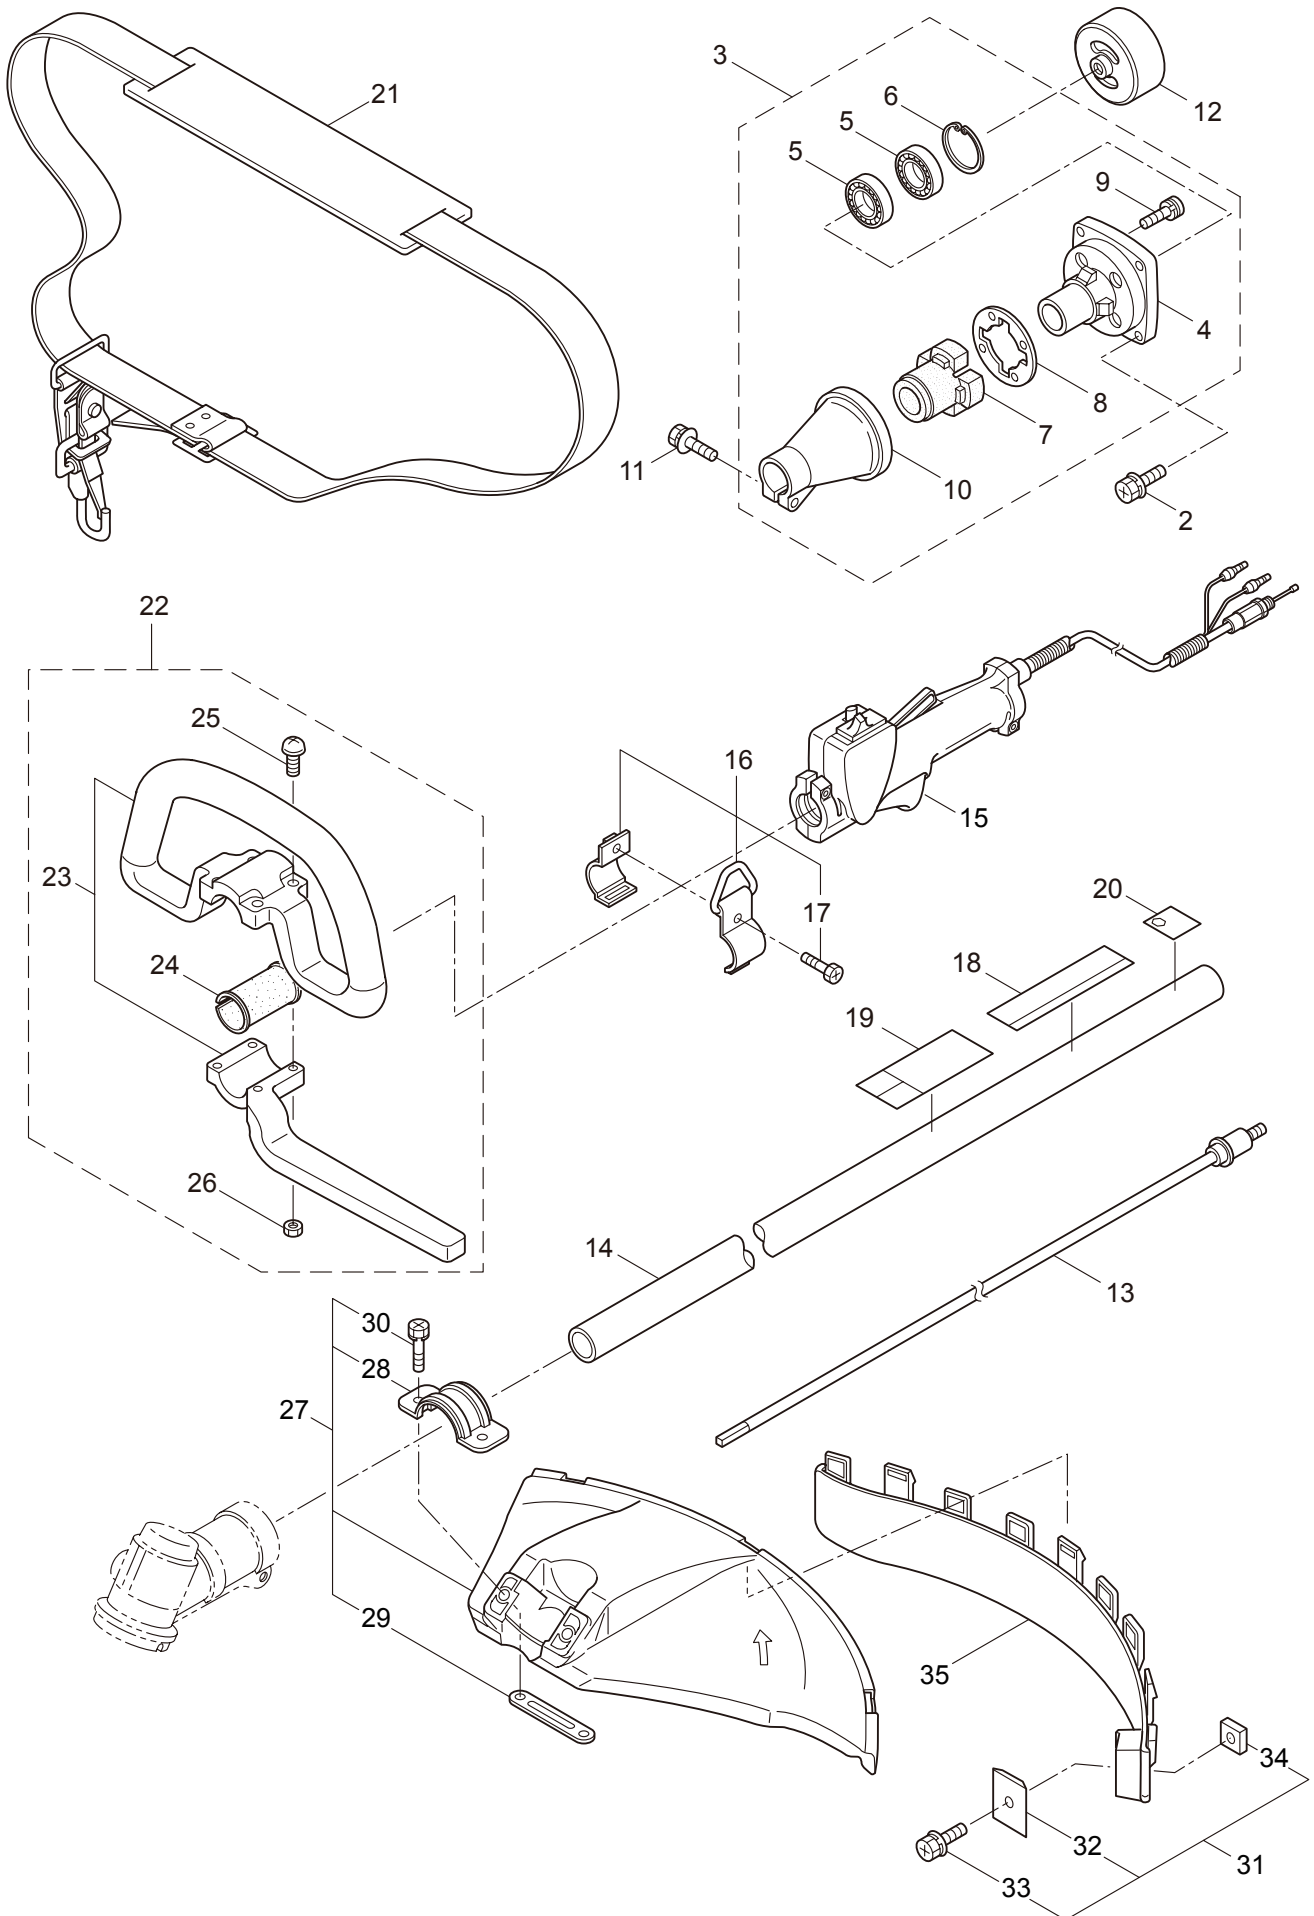

PARTS LIST

BC320RS

CONTENTS

1. MAIN BODY	1 ~ 2
2. GEARCASE.....	3 ~ 4
3. ENGINE	5 ~ 8
4. CARBURETOR, FUEL TANK	9 ~ 10

2009. 01.

MARUYAMA

P/N 522486-3

1. BC320RS
MAIN BODY

Ref. No.	Part No.	Part Name	Q'ty	Remarks
1-1	363422	BC320RS	1	
1-2	817002	Bolt	4	M5x20
1-3	215512	Clutch Case Ass'y	1	Incl.4-10
1-4	214592	Bearing Case	1	
1-5	214161	Bearing	2	#6000ZZ
1-6	054676	Snap Ring	1	#26
1-7	214162	Buffer	1	
1-8	214163	Washer	1	
1-9	092033	Screw	4	M5x15
1-10	214593	Driveshaft Tube Adapter	1	
1-11	092561	Bolt	1	M5x25
1-12	054677	Clutch Drum	1	
1-13	219268	Driveshaft Ass'y	1	
1-14	224122	Driveshaft Tube	1	
1-15	229001	Throttle Trigger	1	
1-16	054691	Hanging Bracket Ass'y	1	Incl.17
1-17	089738	Bolt	1	M5x15
1-18	229364	Label	1	BC320RS
1-19	223188	Label	1	
1-20	228043	Label	1	
1-21	220533	Hanging Strap Ass'y	1	
1-22	222454	Loop Handle Ass'y	1	Incl.23-26
1-23	222520	Loop Handle	1	
1-24	213171	Packing	1	
1-25	222142	Screw	4	M5x28
1-26	081027	Nut	4	M5
1-27	228302	Safety Cover Ass'y	1	Incl.28-30
1-28	227822	Bracket	1	
1-29	227819	Bracket	1	
1-30	092555	Bolt	2	M6x30
1-31	228301	Code Cutter Ass'y	1	Incl.32-34
1-32	227823	Code Cutter	1	
1-33	817002	Bolt	1	M5x20
1-34	228325	Nut	1	
1-35	227812	Extension	1	